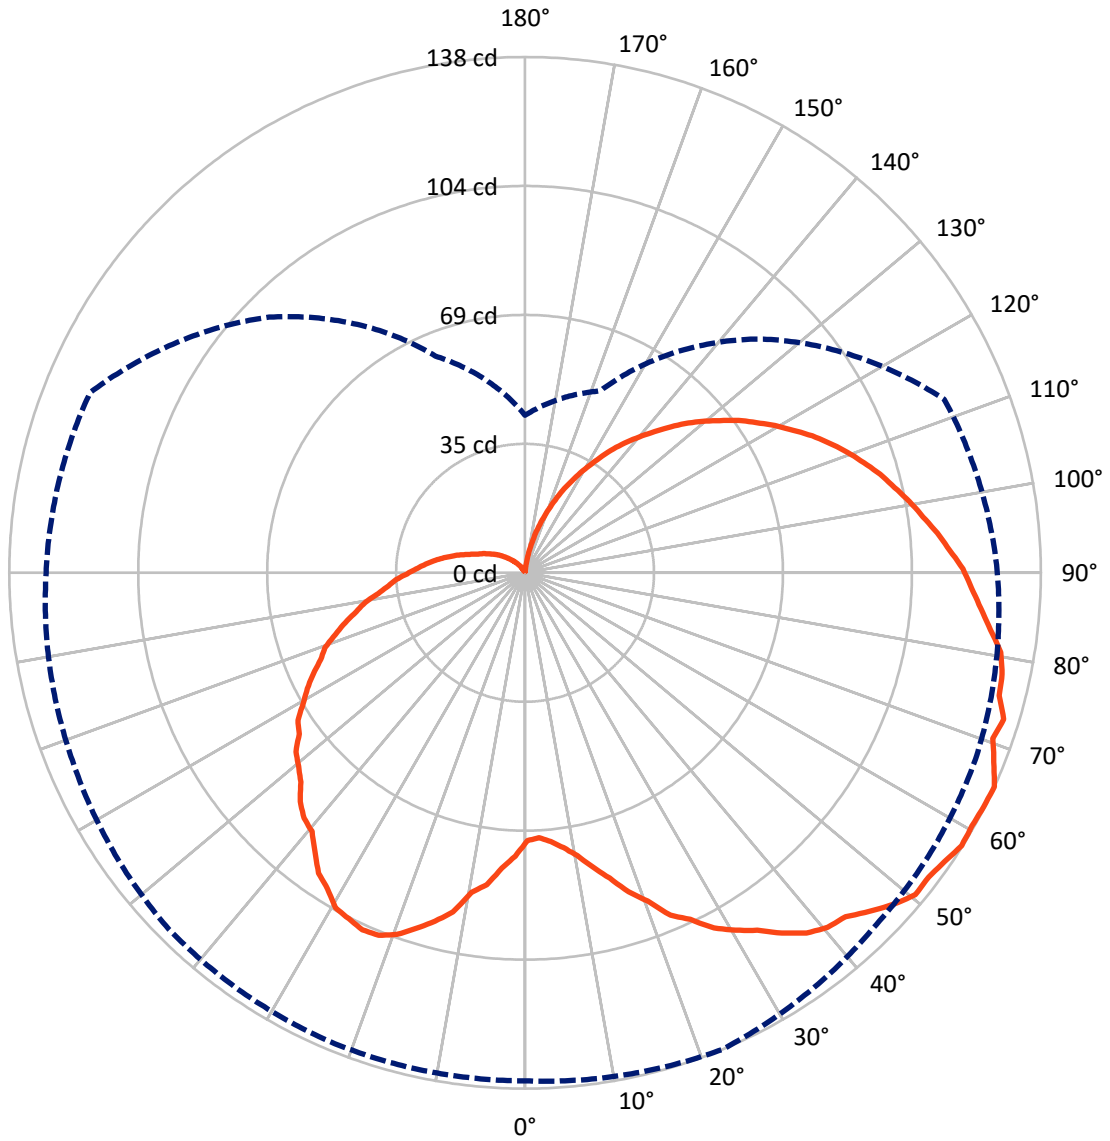

### Iso-Footcandle Lines of Horizontal Illumination

× Max cd  
 - - - 1/2 Max cd

Based on 10 foot mounting height. Maximum calculated value = 0.9 fc  
 Type IV - Short - N/A

REPORT NUMBER: P600776  
CATALOG NUMBER: FE10A35GLMB

### Luminous Intensity Polar Plot

— Vertical Plane Through 22.5-Deg Lateral      - - - Horizontal Cone Through 65-Deg Vertical

REPORT NUMBER: P600776  
 CATALOG NUMBER: FE10A35GLMB

**FLUX DISTRIBUTION:**