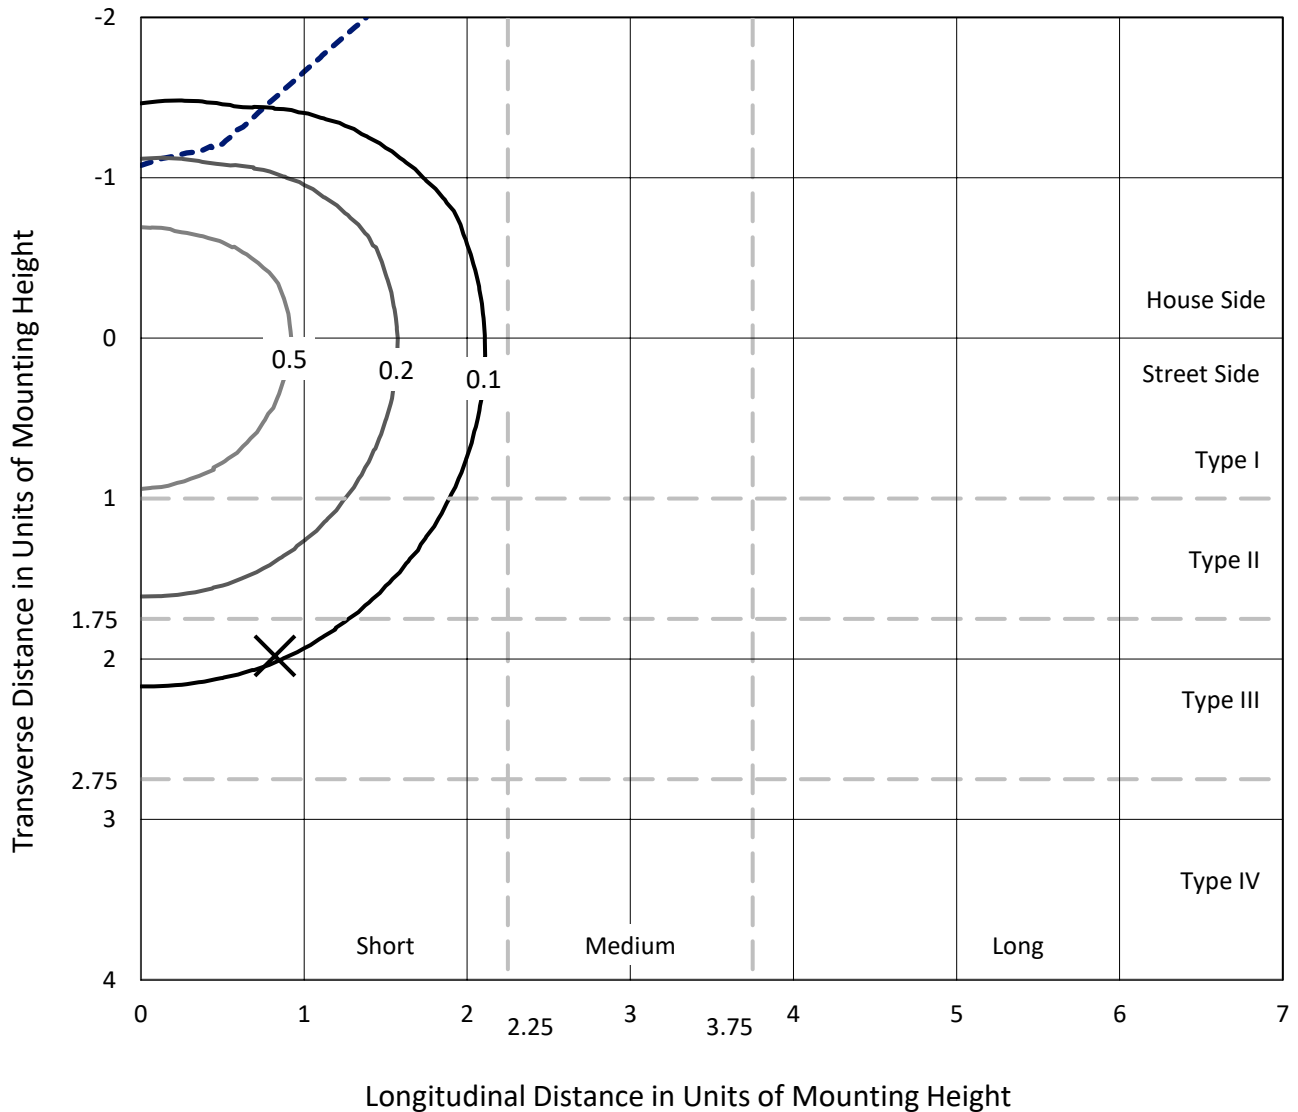

REPORT NUMBER: P600776
CATALOG NUMBER: FE10A35GLMB

Iso-Footcandle Lines of Horizontal Illumination

× Max cd
- - - 1/2 Max cd

Based on 10 foot mounting height. Maximum calculated value = 0.9 fc
Type IV - Short - N/A