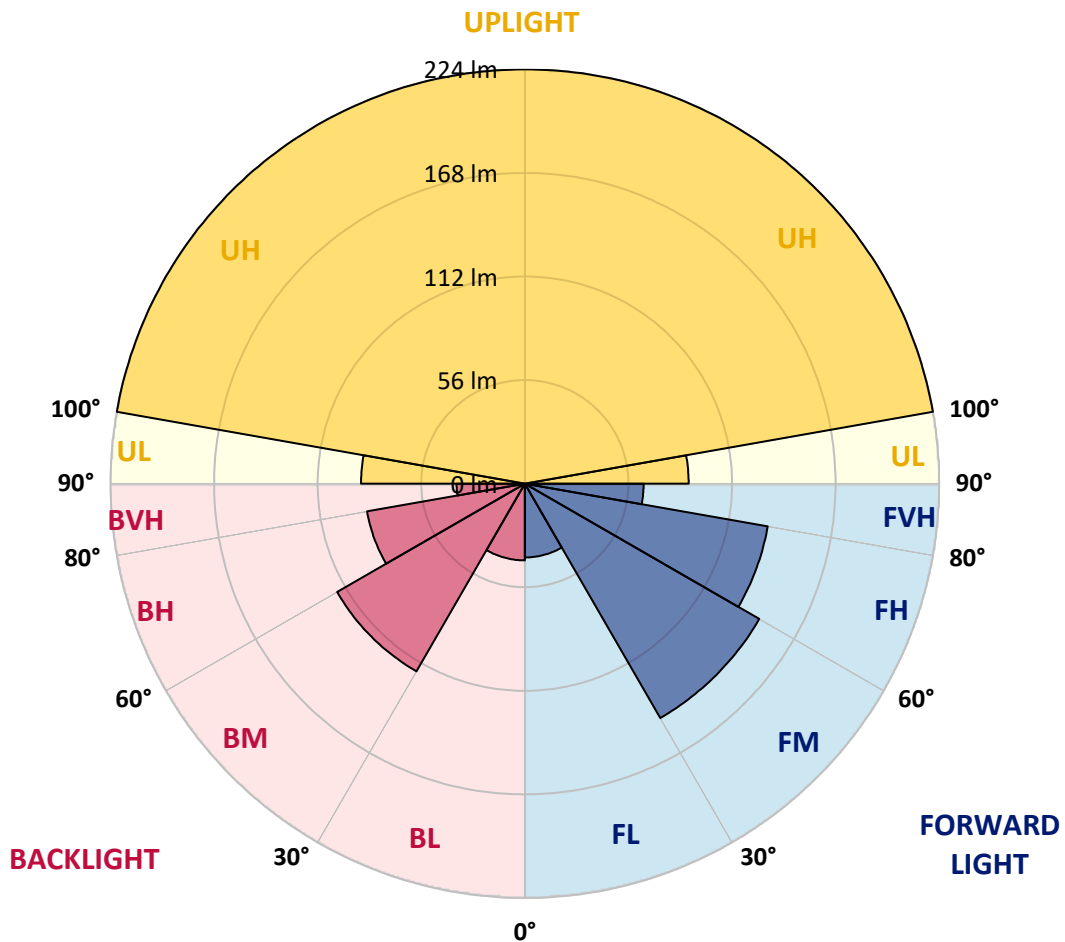

REPORT NUMBER: P600776
CATALOG NUMBER: FE10A35GLMB

LUMINAIRE CLASSIFICATION SYSTEM LUMEN TABLE AND BUG RATING:

Zone	Lumens	% Fixture	Zone Rating/Lumen Limit		
			B	U	G
FL (0°-30°)	40.0	4.1			
FM (30°-60°)	146.6	15.0			
FH (60°-80°)	133.6	13.6			G0/660
FVH (80°-90°)	64.3	6.6			G1/100
BL (0°-30°)	41.6	4.2	B0/110		
BM (30°-60°)	117.4	12.0	B0/220		
BH (60°-80°)	86.8	8.9	B0/110		G0/110
BVH (80°-90°)	37.0	3.8			G1/100
UL (90°-100°)	88.8	9.1		U3/500	
UH (100°-180°)	224.5	22.9		U3/500	

BUG Rating: B0-U3-G1
Type IV Short