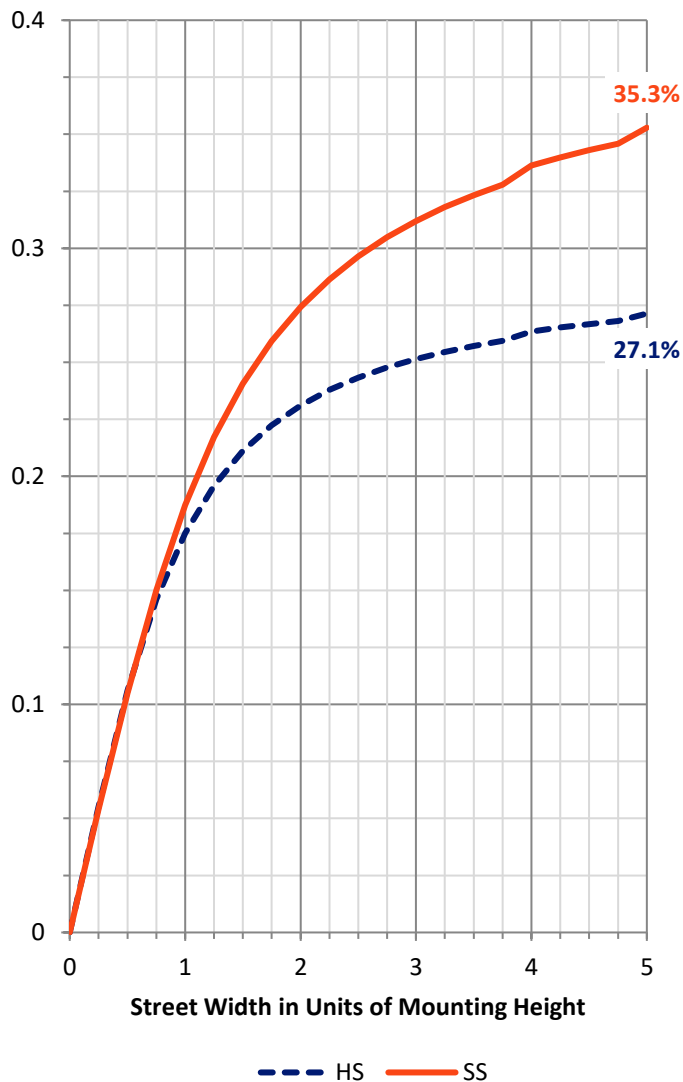

REPORT NUMBER: P600776
CATALOG NUMBER: FE10A35GLMB

FLUX DISTRIBUTION:

		Downward	Upward	Total
House Side	Lumens	282.8	97.9	380.7
	% Fixture	28.8	10.0	38.8
Street Side	Lumens	384.5	215.4	599.9
	% Fixture	39.2	22.0	61.2
Total	Lumens	667.3	313.2	980.6
	% Fixture	68.1	31.9	100.0

Coefficient of Utilization

ZONAL LUMENS:

Zone	Lumens	% Fixture
0°-10°	7.4	0.8
10°-20°	25.8	2.6
20°-30°	48.4	4.9
30°-40°	70.6	7.2
40°-50°	89.6	9.1
50°-60°	103.8	10.6
60°-70°	110.8	11.3
70°-80°	109.6	11.2
80°-90°	101.4	10.3
90°-100°	88.8	9.1
100°-110°	73.9	7.5
110°-120°	57.8	5.9
120°-130°	41.9	4.3
130°-140°	27.2	2.8
140°-150°	15.2	1.6
150°-160°	6.6	0.7
160°-170°	1.7	0.2
170°-180°	0.1	0.0
0°-90°	667.3	68.1
0°-180°	980.6	100.0